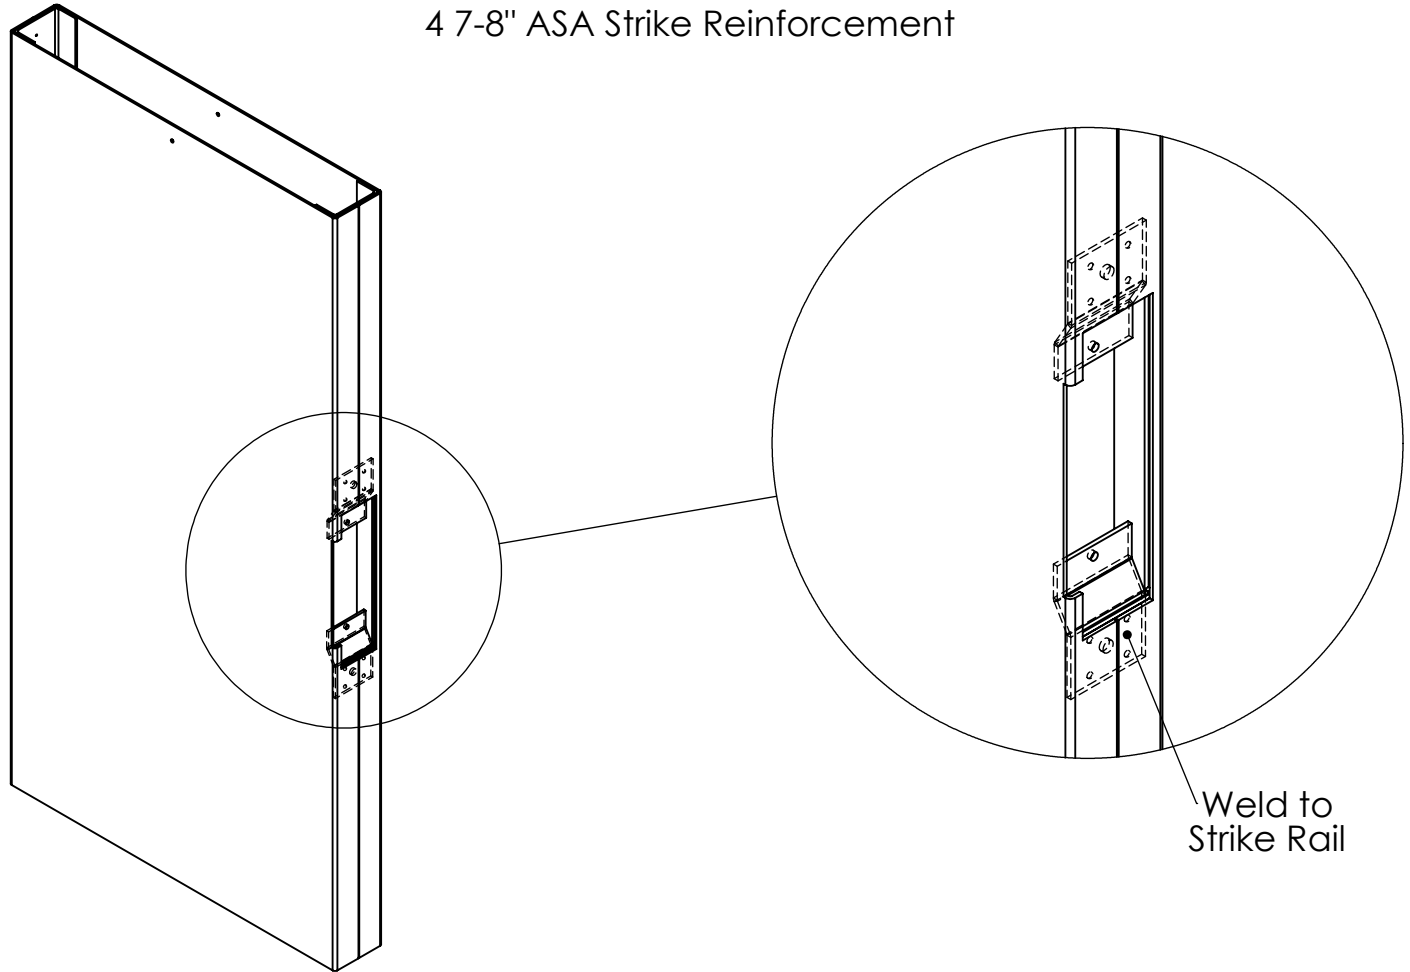

4 7/8" ASA Strike Reinforcement

4-7/8 ASA Mount X2 14 Gauge