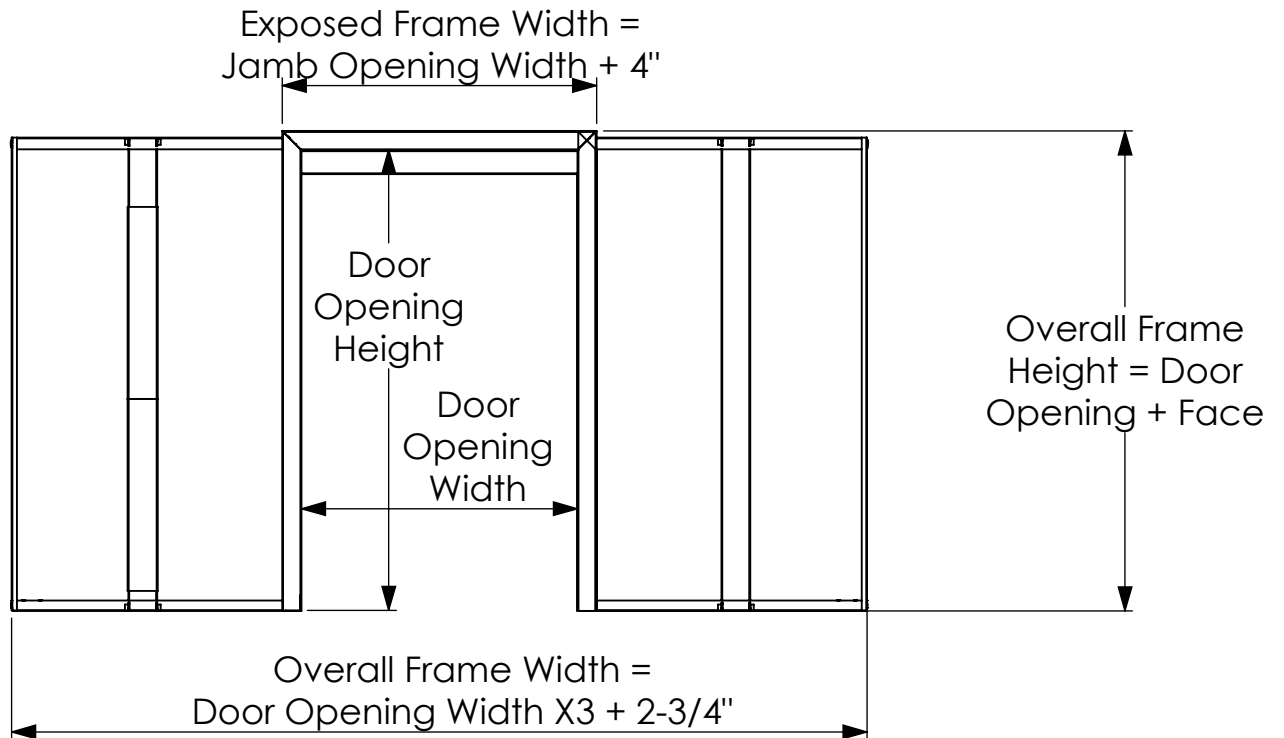

Double Pocket Door Frame

*NCHM standard sizing. Consult track hardware specifications for actual door, frame sizing and rough opening sizing