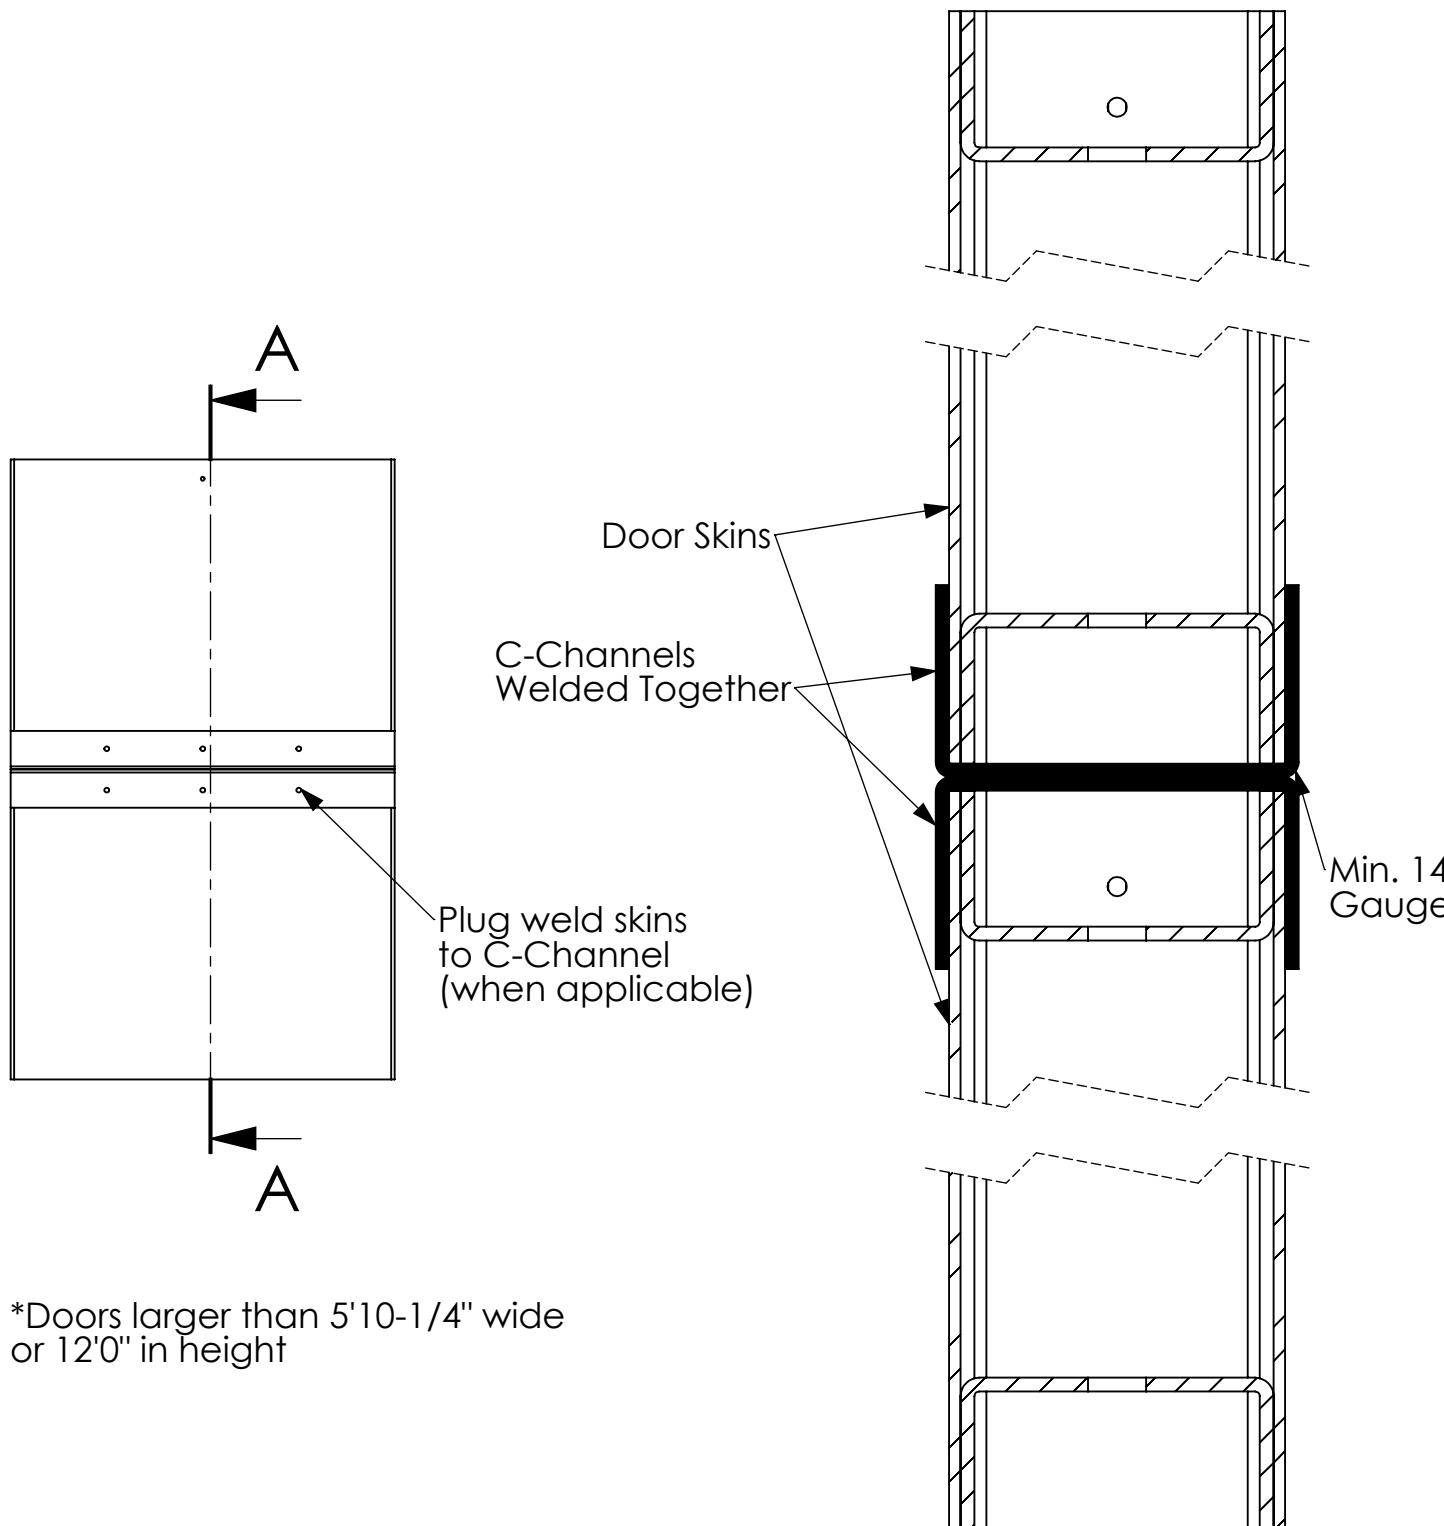

External H Channel for Large Doors

*Doors larger than 5'10-1/4" wide or 12'0" in height

SECTION A-A