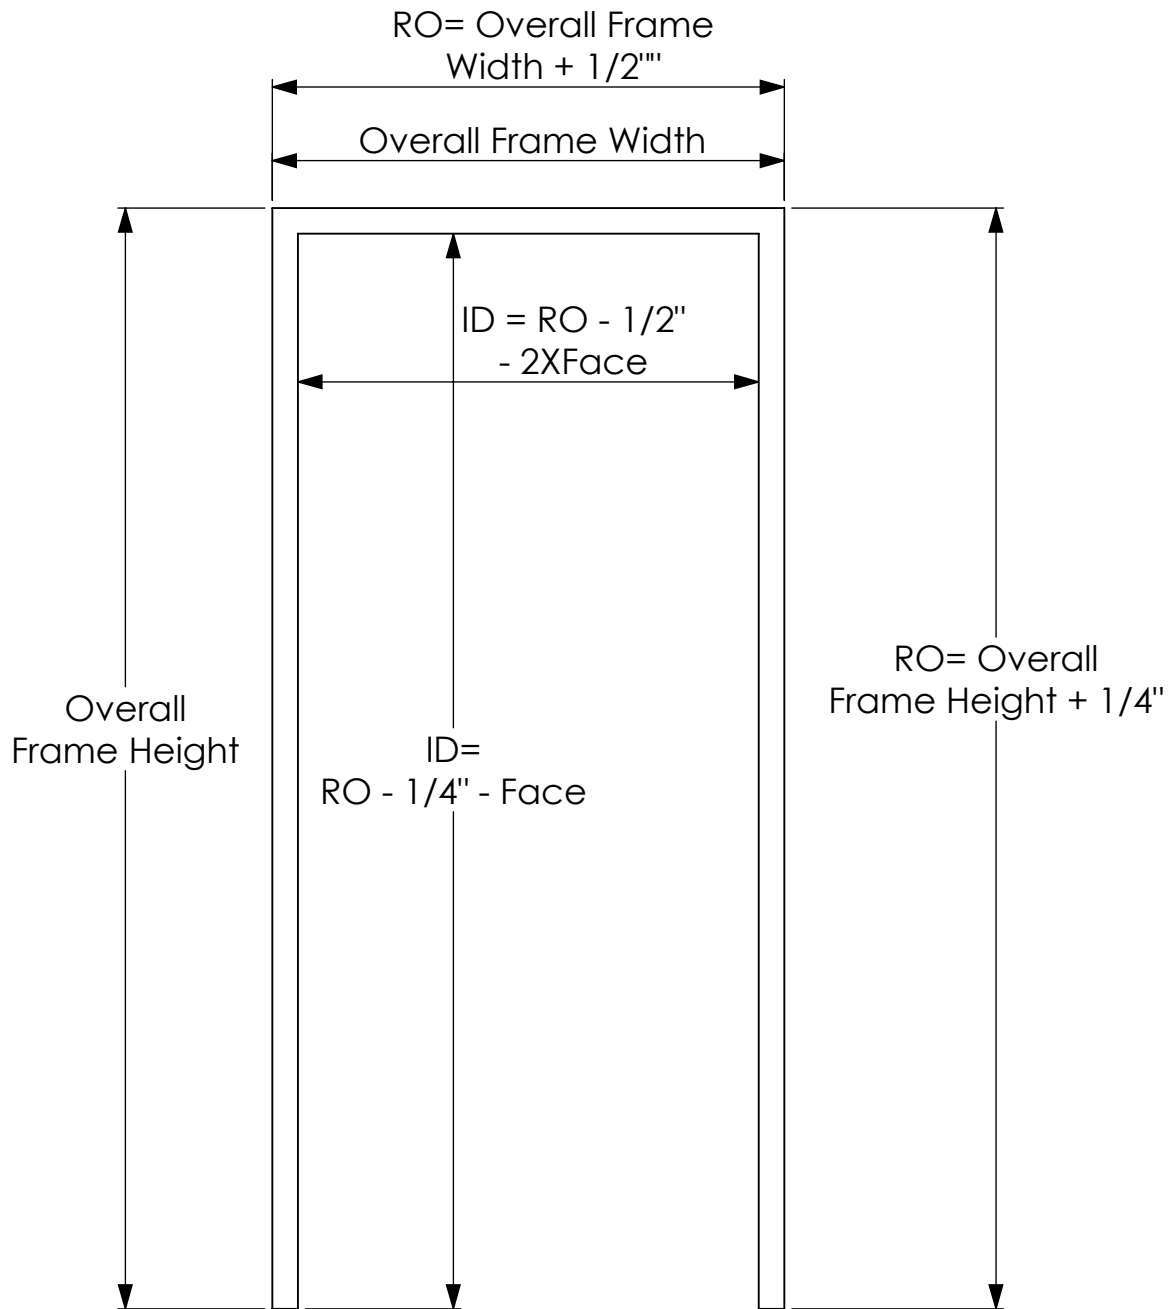

## Typical Masonry Frame

## Anchor Types

Butt EOC  
Wood Stud  
T-Anchor

Multi-Purpose  
Wire  
Metal Stud  
Floor