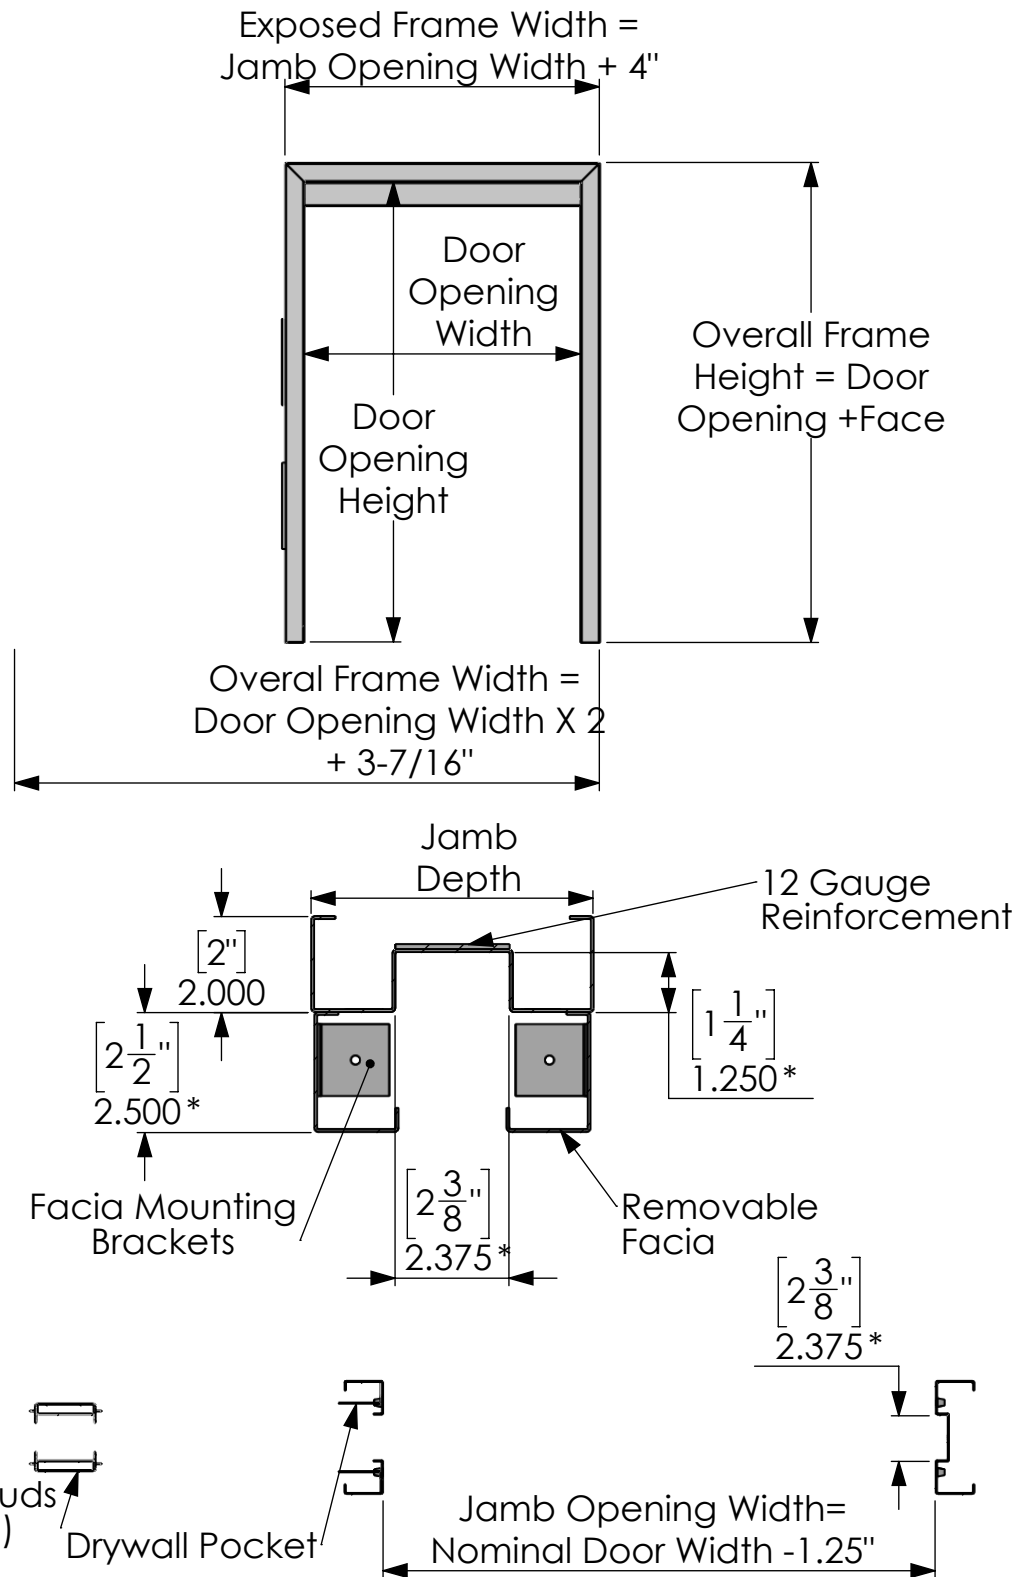

Single Pocket Door Frame

*NCHM standard sizing. Consult track hardware specifications for actual door and frame sizing