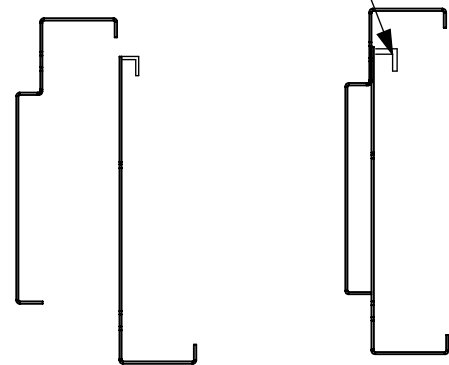

Fire Label
Return